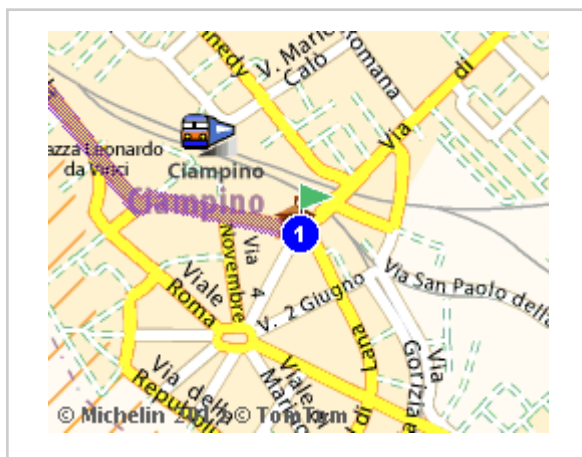

Driving directions printed on 23/07/2015

[Print](#)

	Departure: 00043 Ciampino	Time: 03h09
	Destination: Montenero - Via della Piazza	Distance: 235 km
		Total costs: 41.25 EUR

Departure: Ciampino, centre

Leave Ciampino

0.9 km 00h01

Continue along: **Via della Folgarella**

1 km 00h01

Continue right : **Via della Folgarella**

1.3 km 00h02

SS7DIR

Continue along: **SS7DIR**

39 km 00h29  Roma Ovest: Toll: 2.30 EUR

64 km 00h43  A12 / E80 Fixed speed camera (130 km/h)

74 km 00h48 Passing close to **Santa Marinella**

79 km 00h52  Aurelia: Toll: 2.30 EUR

92 km 00h59

			SS1	Continue along: SS1 / E80	
92 km	00h59		E80	 40 mph speed limit for 0.3 km	
101 km	01h08			Passing close to Tarquinia	
116 km	01h22			 40 mph speed limit	
154 km	01h55			Passing close to Orbetello	
159 km	02h00			You've been driving for almost 2 hours, take a break!	
188 km	02h24			Viadotto Ombrone	
195 km	02h29			Take the exit towards:	

		Turn left
233 km	03h05	 Then immediately , turn right : Strada di Montenero
234 km	03h06	 Continue left : Strada di Montenero
235 km	03h07	
		Arrive in Montenero
235 km	03h07	Continue along: Via Fratelli Cervi
235 km	03h09	 Turn right : Via della Piazza
235 km	03h09	